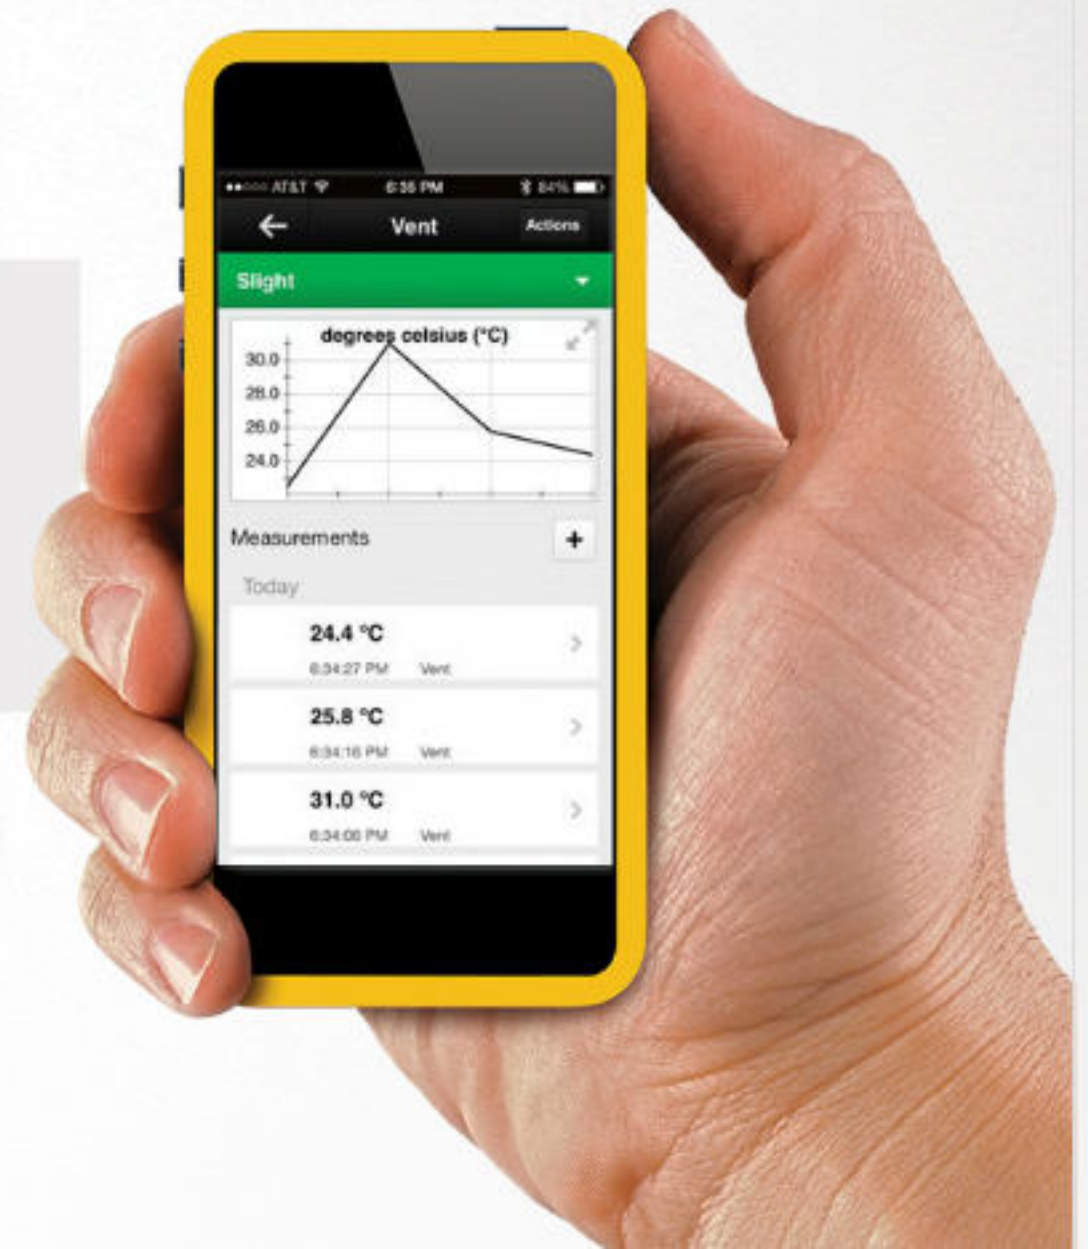

## SEE IT. SAVE IT. SHARE IT.

Fluke Connect is the best way to stay in contact  
with your team without leaving the field.

[LEARN MORE](#)

Ti400

Ti125

Ti90

# FLUKE 805 VIBRATION METER

Share vibration readings with your entire team without leaving the field  
The 805 Vibration Meter with the Fluke Connect app allows you to manage your vibration-susceptible equipment directly from your iOS or Android™ phone.

## SEE IT. SAVE IT. SHARE IT.

Fluke Connect is the best way to stay in contact with your team without leaving the field.

**SEE HOW IT WORKS**

Contact | English

Search

“We aim to  
achieve excellence  
in everything  
that we do.”