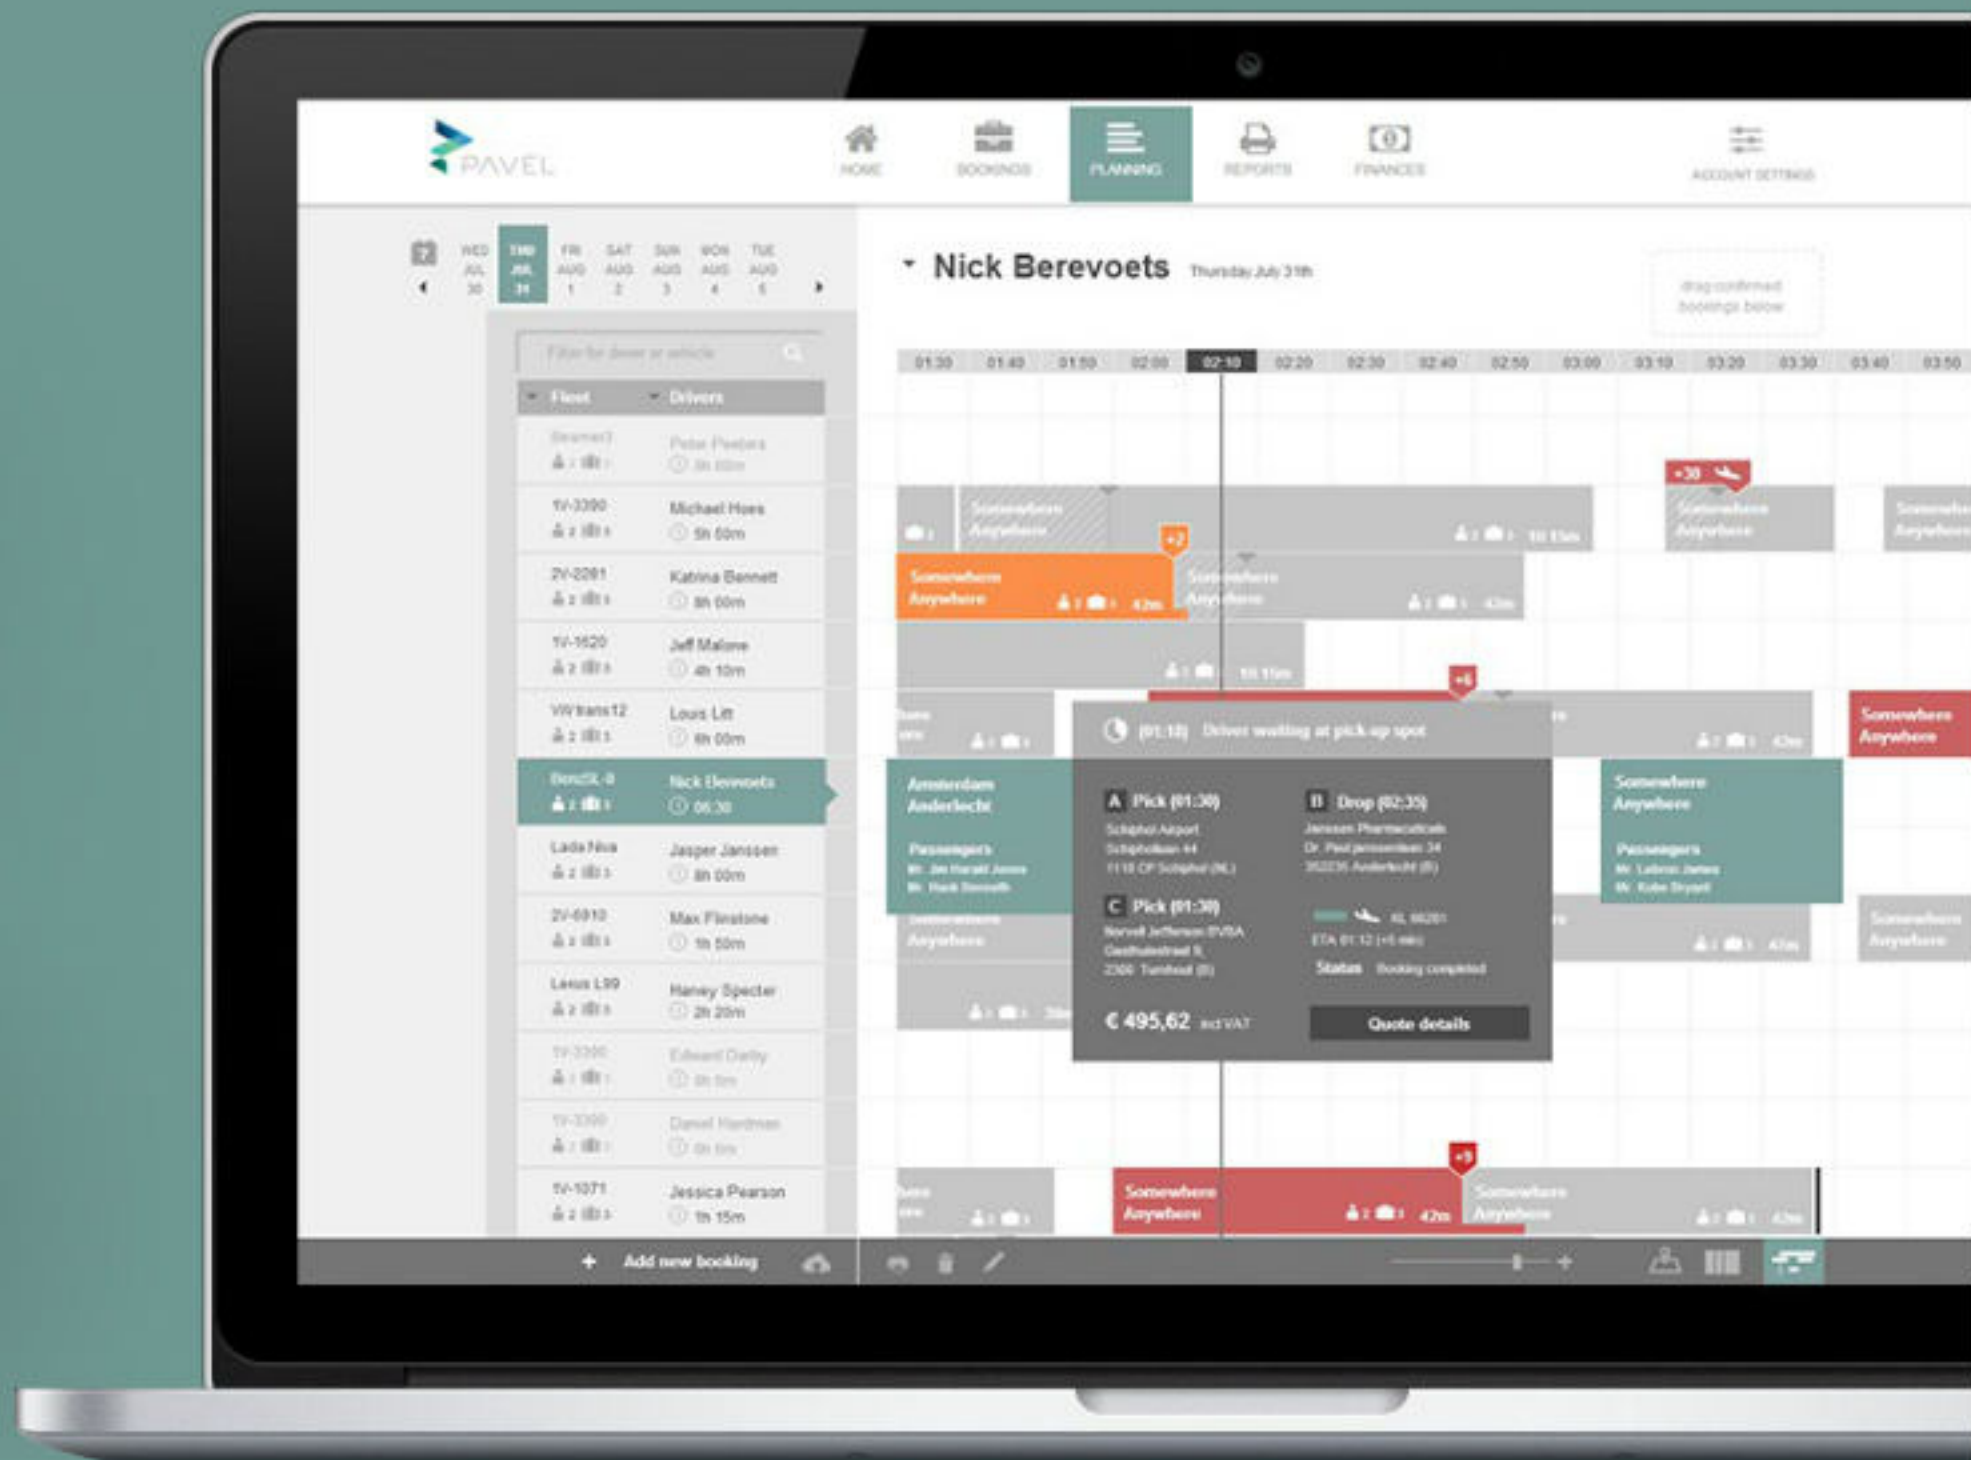

## Ultimate Sophistication

We strongly believe that in simplicity lies the ultimate sophistication. We have extrapolated this in everything we do and create. It is our ambition to make the experience undeniably simple and offer users the right things, in the right place, just where they need it. Whether this is an App or an Desktop environment.