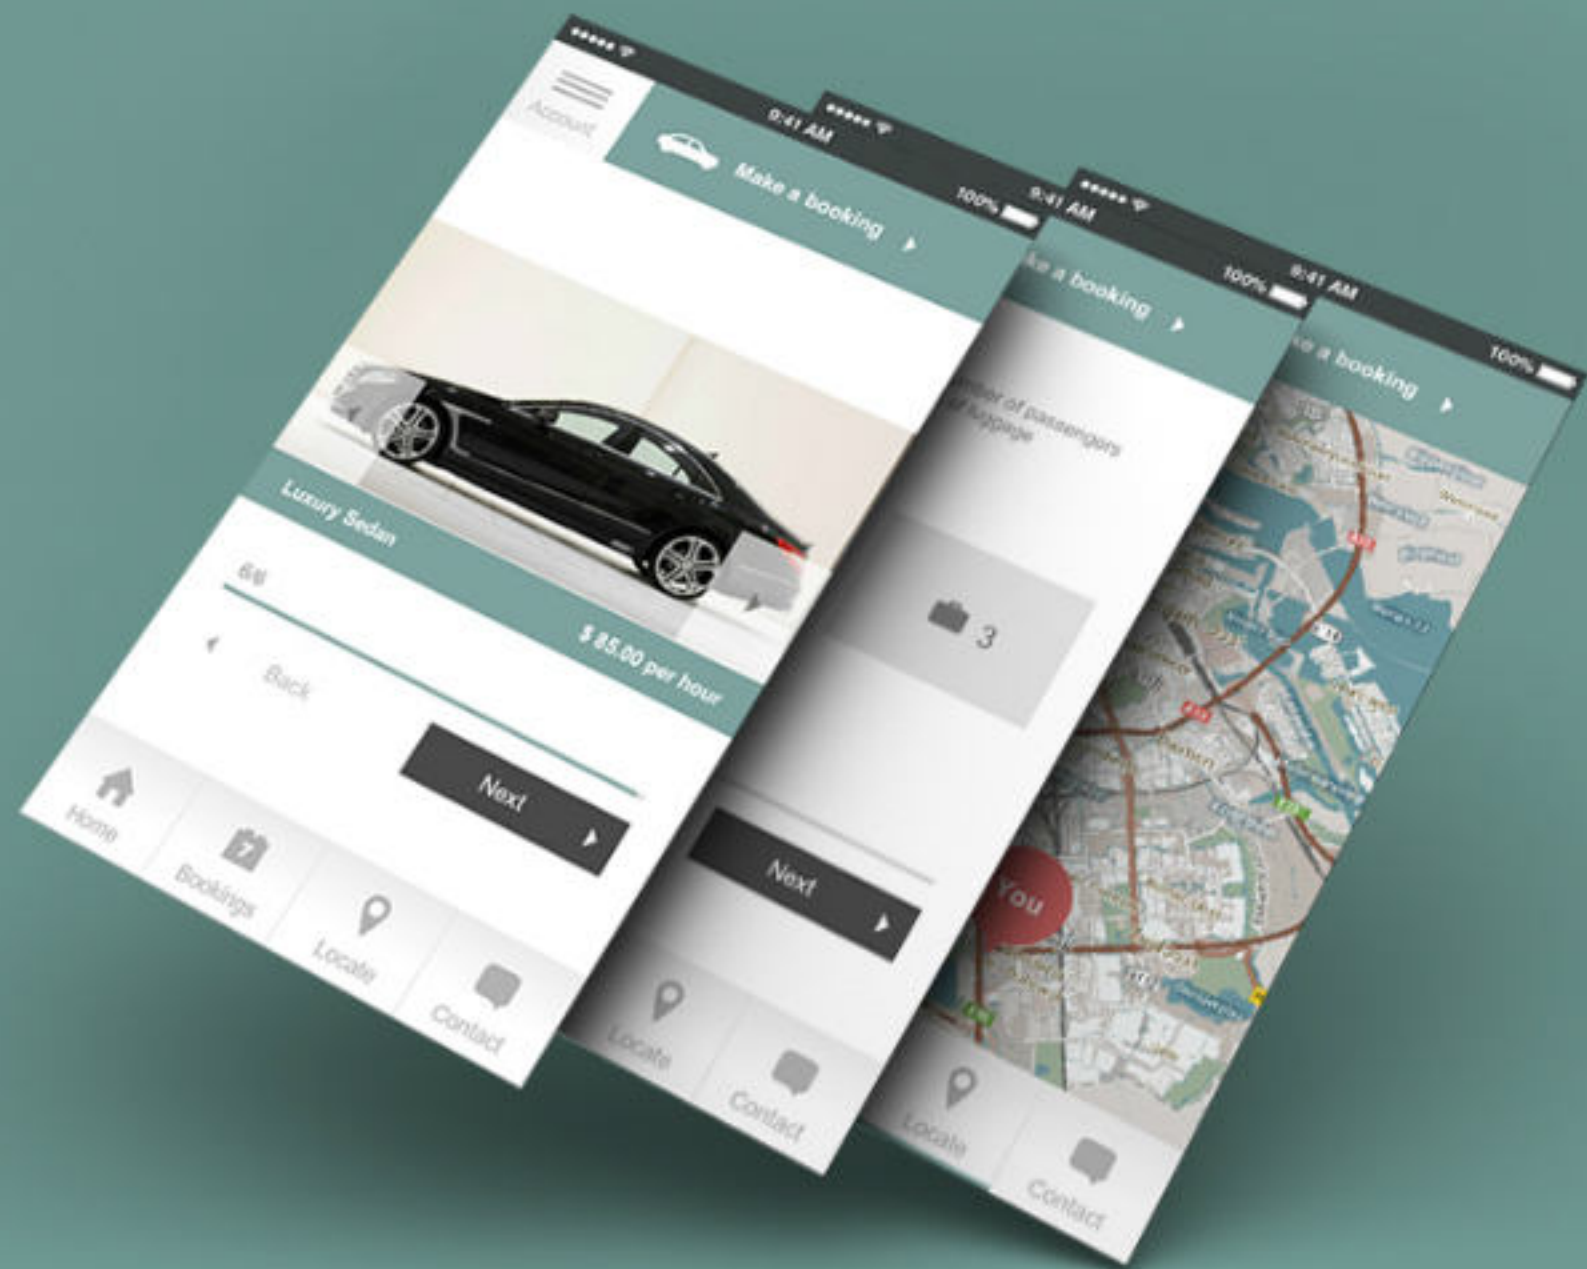

## Ultimate Sophistication

We strongly believe that in simplicity lies the ultimate sophistication. We have extrapolated this in everything we do and create. It is our ambition to make the experience undeniably simple and offer users the right things, in the right place, just where they need it. Whether this is an App or an Desktop environment.